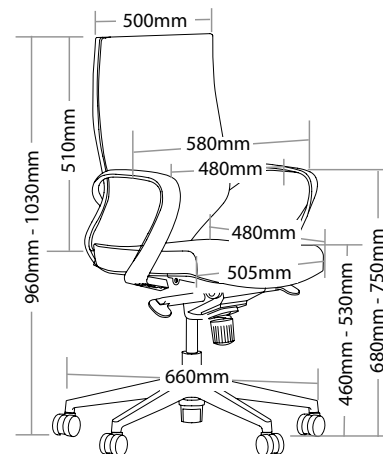

R2 BOARDROOM SEATING

GALA

FEATURES

- » Adjustable seat height
- » Adjustable seat and back angle
- » Adjustable weight tension
- » Fixed arms
- » Mesh black
- » Knee tilt mechanism with 3 locking positions
- » 660mm black nylon base
- » Available in black only
- » Minor assembly required
- » Suitable for indoor use only
- » 5 year warranty
- » Weight limit is 120kg

GALA

GALA BOARDROOM SEATING

GALA

BACK VIEW

SIDE VIEW