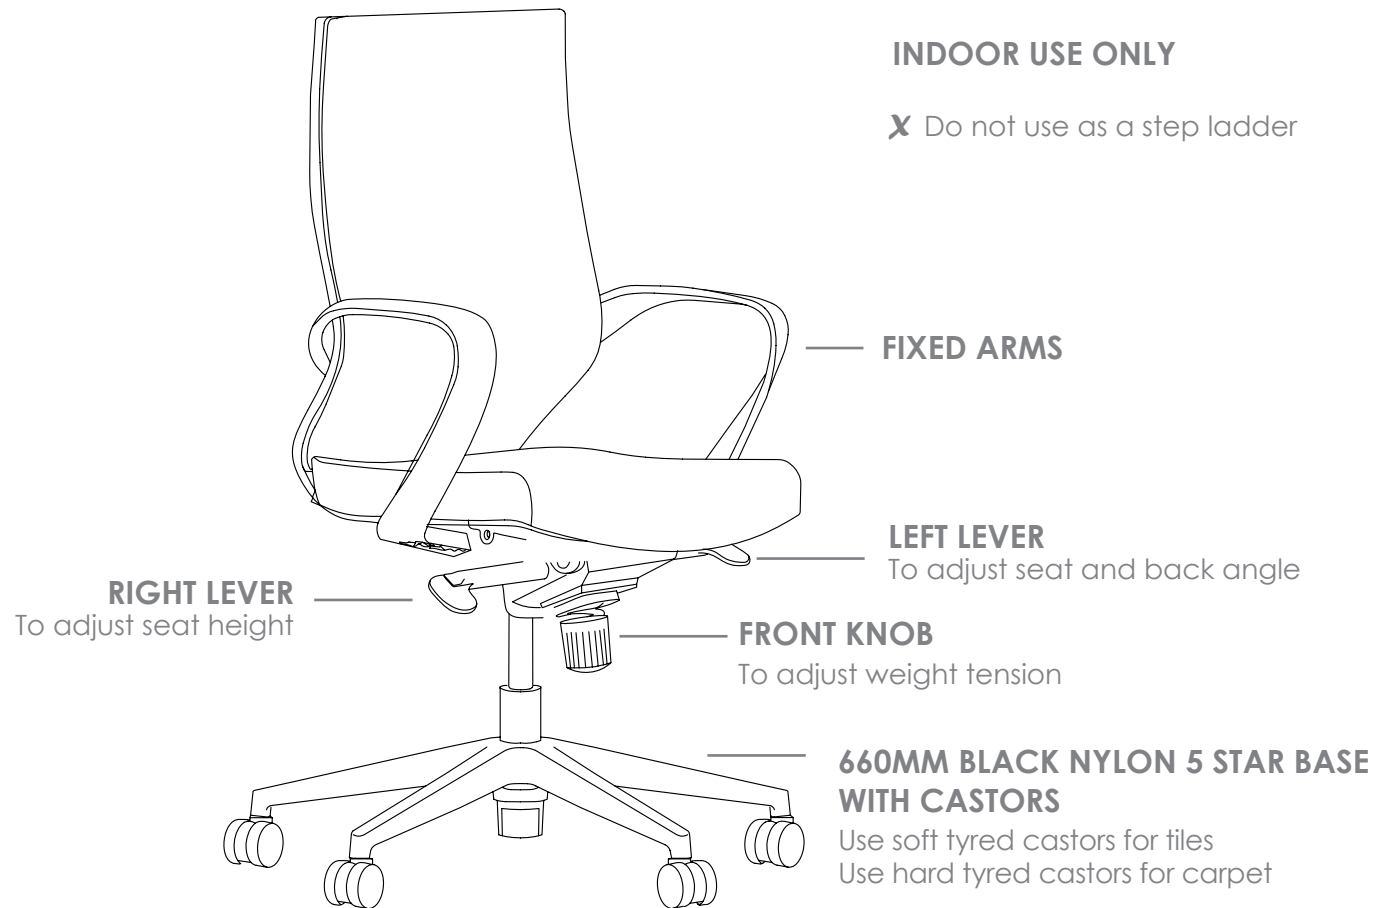

R2 BOARDROOM SEATING

GALA

FEATURES

- » Adjustable seat height
- » Adjustable seat and back angle
- » Adjustable weight tension
- » Fixed arms
- » Mesh black
- » Knee tilt mechanism with 3 locking positions
- » 660mm black nylon base
- » Available in black only
- » Minor assembly required
- » Suitable for indoor use only
- » 5 year warranty
- » Weight limit is 120kg

GALA

GALA BOARDROOM SEATING

GALA

BACK VIEW

SIDE VIEW